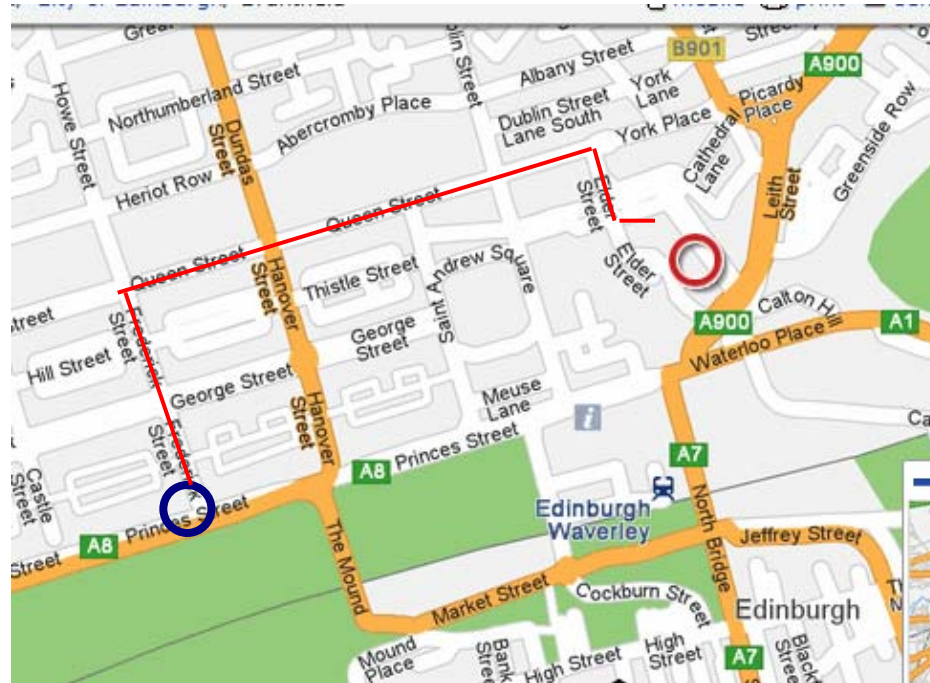

St James Centre Mscp
Leith Walk
Edinburgh
EH1 3SS
Tel No.0131 556 5066

Distance: 0.51 km, 0.31 miles

• **Daily tariffs**

2 Hours £ 2.40
2 To 3 Hours £ 3.30
3 To 4 Hours £ 4.40
4 To 5 Hours £ 6.60
5 To 7 Hours £ 11.00
7 To 9 Hours £ 16.00
9 To 24 Hours £ 18.00
Night Rate 1700-0900 £ 3.00

Over-Seas House from corner of Frederick St

NCP St James Centre, back entrance.

20% discount off the above parking charges, when using Over-Seas House Edinburgh.

Group discounts available for wedding or conference car parking

Drive up Frederick st and take second exit on George st roundabout, driving down Frederick street to traffic lights. Take a right onto Queens st. Drive along Queens st to the 4th set of Traffic lights turn right into Elder st branching left to car parking. Only use the first NCP barriers marked St James centre.

The discount **does not** apply to the car parking further on that you drive up a spiral road to.